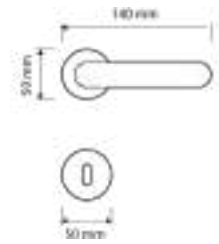

Item Code:
1700 RB 007

Finishes

patiné mat
PM