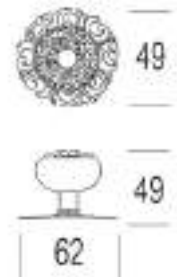

Item Code:
445 BISA

Finishes

- chrome
  CR