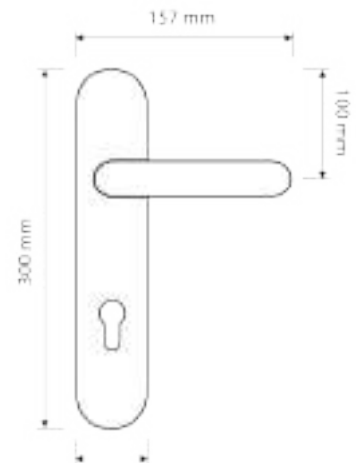

Item Code:
MM6300

Finishes

- yester bronze
  21
- matte brass
  35