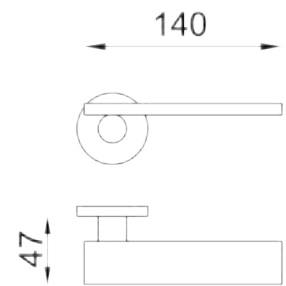

Finishes

polished nickel
ONV

Antique bright gold
PVD-BG

modern design

Door Handles on Rose

Item Code:
MN12Y

Finishes

-  Polished chrome + satin chrome
ZCCS
-  Polished chrome + white
ZCBI