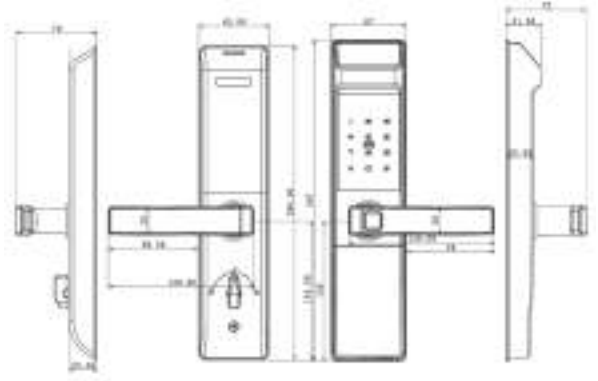

Finishes

- antique bronze
- satin chrome
- polished brass

Item Code:
SM-1703