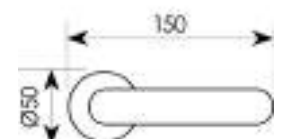

Finishes

- Mirror Nickel / Vertigo Champagne

Finishes

- SSS
- satin

Item Code:
1535

Finishes

- matte black
  S19

Finishes

- matte nickel
  06
- black
  86

Finishes

- polished chrome
  16
- bronze
  04