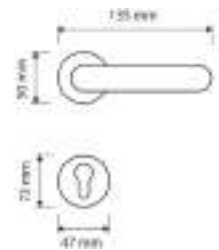

Item Code:
488 RB 011

Finishes

polished chrome
CR

Item Code:
955 RB 102

Finishes

matte+polished gold
OM

Polished Chrome
CR

matte+polished chrome
MC

Item Code:
1285 RB 078

Finishes

patiné mat
PM

Item Code:
1080 RB 102

Finishes

gold plated
OZ

matte+polished gold
OM

mattee black
VE

Polished Chrome
CR

Item Code:
1665 RB 011

Finishes

mattee black
VE

polished chrome
CR

polished brass
OL