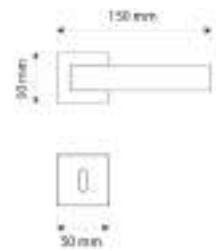

polished chrome
CR

satin chrome
CS

matte+polished chrome
CC

gold plated
OZ

Item Code:
1304 RB 019

Finishes

satin chrome
CS

gold plated
OZ