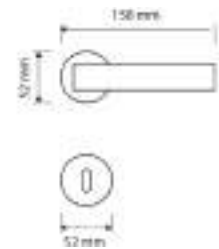

Finishes

gold plated
OZ

satin chrome
CS 024

mattee black
VE

Polished Chrome
CR 024

Item Code:
1455 RB 023

Finishes

polished chrome
CR