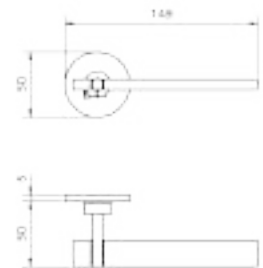

polished chrome

Item Code:
H1065

Finishes

polished chrome

nickel black

Item Code:
H1062

Finishes

nickel black