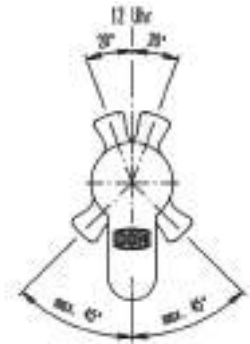

Item Code:
KX2

Finishes

- black