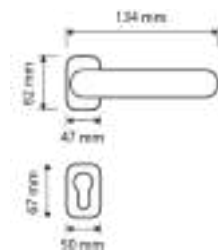

Item Code:
1526 RB 015

Finishes

● gold plated
OZ