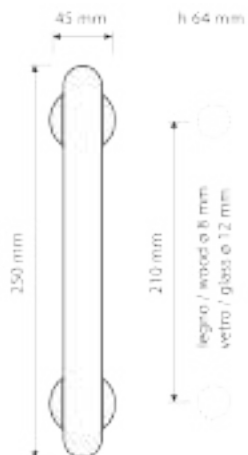

Finishes

- mattee bronze BM

Item Code:
1070MN

Finishes

● patiné mat
PM

Item Code:
1460 MN

Finishes

● patiné mat
PM