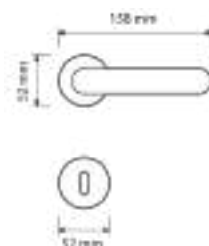

Finishes

polished chrome
CR

gold plated
OZ

Item Code:
1358 RB 019

Finishes

matte black
VE