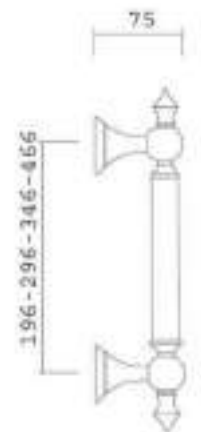

- gold

Item Code:
2204

Finishes

- PVD
- chrome
- yester

Item Code:
0200

modern design

Item Code:
1385 RB 019

Finishes