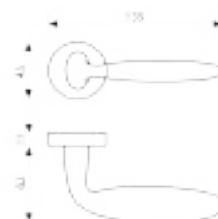

Finishes

polished brass
ORO

polished brass
ORO BB

Item Code:
H330-R8Y-CRMS

Finishes

cromo sat
CRMS

Item Code:
1585 RB 019

Finishes