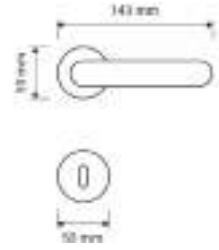

Item Code:
955 RB 102

Finishes

matte+polished gold
OM

Polished Chrome
CR

matte+polished chrome
MC