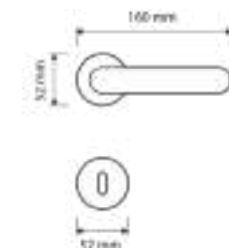

Item Code:
1630 RB 011

Finishes

● patiné mat
PM