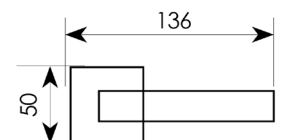

Item Code:
2261

Finishes

- polished chrome
  16
- bronze
  04