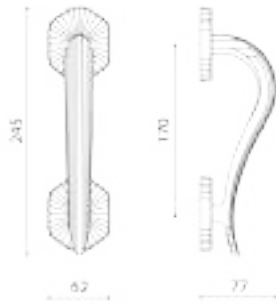

Finishes

- Unifrost®, Anodized, Black + Umber

Item Code:
T1241

Finishes

- 24k gold plated 07

Item Code:
MM6155

Finishes

- bronze yester 07