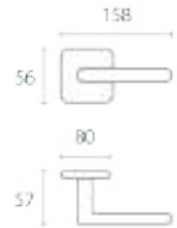

Item Code:
8261

Finishes