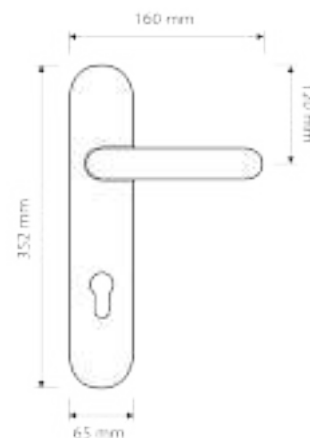

Finishes

french gold
OF

patiné mat
PM

Finishes

gold plated
OZ

patiné mat
PM

Finishes

patiné mat
PM