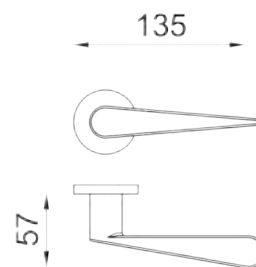

Item Code:
LI40