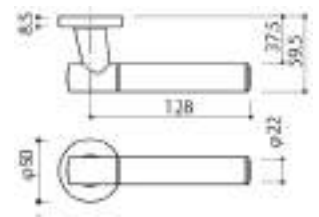

Item Code:
H333-R8Y-NKM

Finishes

matte nickel
NKM