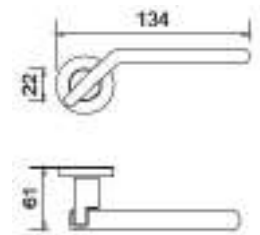

Item Code:
IBIS

Finishes