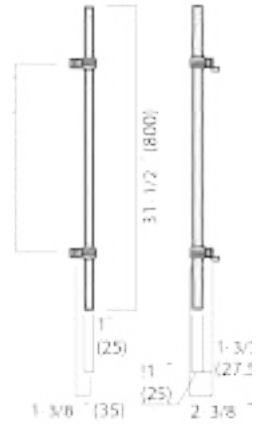

Item Code:
 1307 MN

Finishes

- brass hairline

Item Code:
T2041-15-023

Finishes

- wrought Iron charcoal gray

Item Code:
T2523-01-15

Finishes