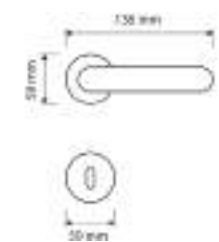

Item Code:
488 RB 011

Finishes

polished chrome
CR

Item Code:
955 RB 102

Finishes

matte+polished gold
OM

Polished Chrome
CR

matte+polished chrome
MC

Item Code:
1285 RB 078

Finishes

patiné mat
PM

Item Code:
1080 RB 102

Finishes

gold plated
OZ

matte+polished gold
OM

mattee black
VE

Polished Chrome
CR

Item Code:
1665 RB 011

Finishes

mattee black
VE

polished chrome
CR

polished brass
OL