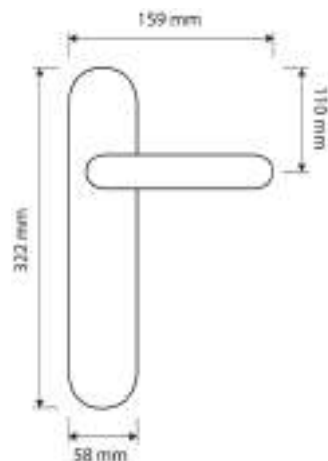

Item Code:
1630 PL

Finishes

patiné mat
PM

gold plated
OZ