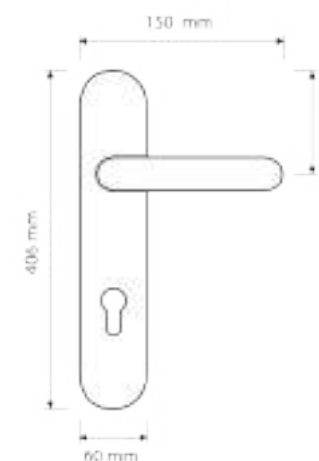

Finishes

french gold
OF

gold plated
OZ

Finishes

bronze
BO

gold plated
OZ

french gold
OF

Finishes

french gold
OF

gold plated
OZ

patiné mat
PM