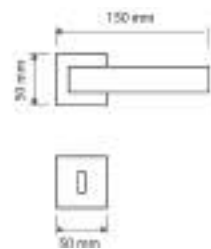

polished chrome
CR

Item Code:
1156 RB 019

Finishes

Polished Chrome
CR

Item Code:
1040 RB 019

Finishes

satin chrome
CS

polished chrome
CR