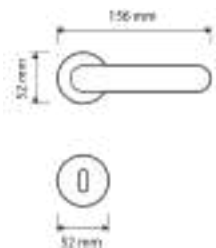

Item Code:
1050 RB 019

Finishes

polished chrome
CR

satin chrome
CS

matte+polished chrome
CC

gold plated
OZ

Item Code:
1304 RB 019

Finishes

satin chrome
CS

gold plated
OZ

Item Code:
1425 RB 025

Finishes

gold plated
OZ

satin chrome
CS 024

mattee black
VE

Polished Chrome
CR 024

Item Code:
1455 RB 023

Finishes

polished chrome
CR

Item Code:
2391

Finishes

matte nickel
06

polished chrome
16