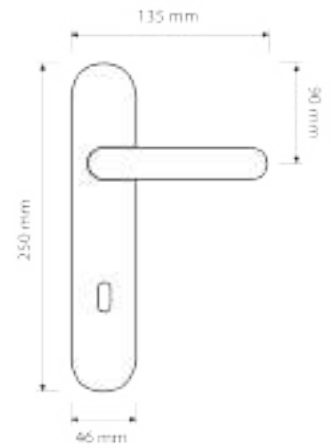

gold plated
OZ

classic design

Door Handles on Plate

Item Code:
900 PL

Finishes

 gold plated
OZ

Item Code:
930 PL

Finishes