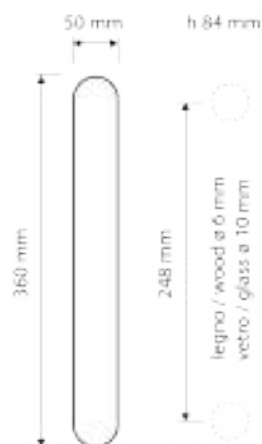

Finishes

● chrome
CR

Item Code:
694 MN