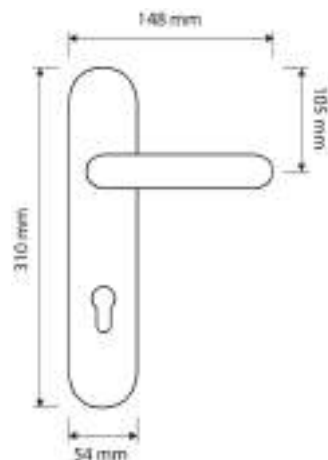

Item Code:
1640 PL

Finishes

patiné mat
PM