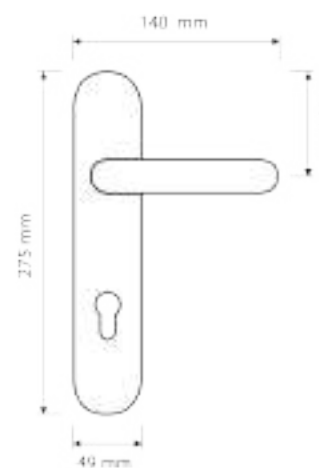

Item Code:
1395 PL

Finishes

french gold
OF

gold plated
OZ

patiné mat
PM