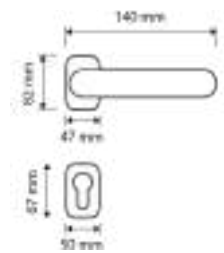

Item Code:
1055 RB 114

Finishes

mattee bronze
BM