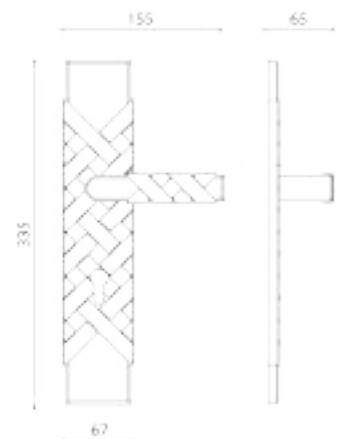

Item Code:
1457 PL

Finishes

- patine matte
PM
- gold plated
OZ
- polished chrome
CR

Item Code:
MM6300

Finishes

- yester bronze
21
- matte brass
35

Item Code:
1281 PL

Finishes