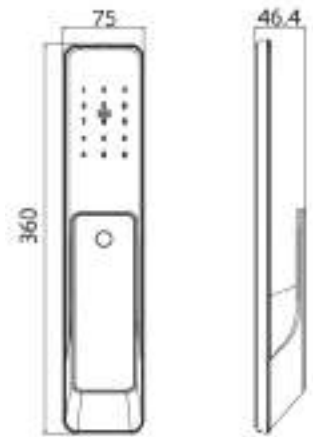

Item Code:
24108

Finishes

- satin nickel

Item Code:
KX2

Finishes

- black

Item Code:
KX1

Finishes