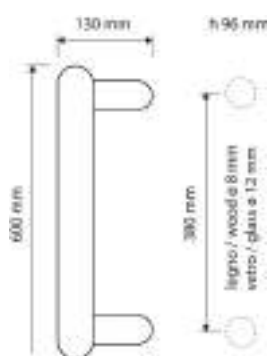

Finishes

- patiné mat PM

Item Code:
1144MN