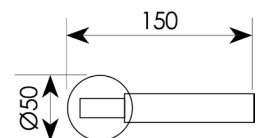

Finishes

- polished chrome
CR

Finishes

-  nickelt mattee and olive wood
0689

Item Code:
2284

Finishes

-  polished chrome
16
-  dark bronze
16
-  matte brass
15

Item Code:
2411