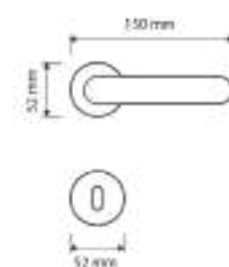

Item Code:
1542 RB 015

Finishes

● gold plated
OZ

Item Code:
1526 RB 015

Finishes

● gold plated
OZ

Item Code:
1406 RB 015

Finishes

● french gold
OF

Item Code:
1450 RB 023

Finishes

● polished chrome
CR

Item Code:
1630 RB 011

Finishes

● patiné mat
PM