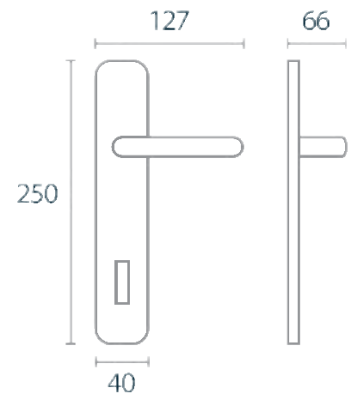

Item Code:
8480

Finishes

- chrome