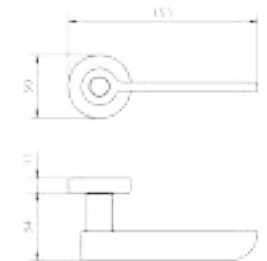

nickel black

satin chrome

Item Code:
H382

Finishes

oran top

matte bronze

Item Code:
H380

Finishes