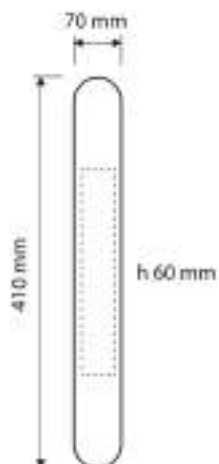

Finishes

- patiné mat PM

Item Code:
1610SL