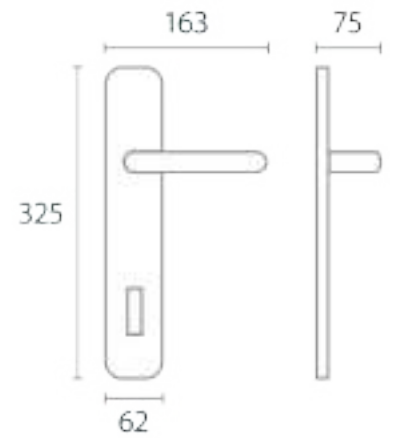

classic design

Door Handles on Plate

Item Code:
3660

Finishes

- antique french
- yester bronze
- pvd