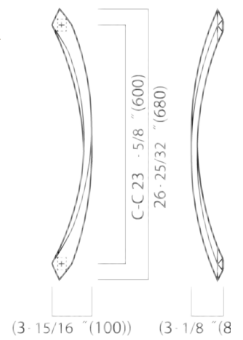

Finishes

- Unifrost®, Anodized, Black + Umber