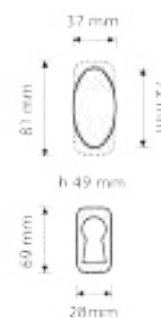

Finishes

gold
PN

Finishes

gold
PN

Finishes

gold
PN

Finishes

chrome + matte chrome
MC

polished chrome
CR

Item Code:
1400 PG 010

Finishes

gold plated
OZ