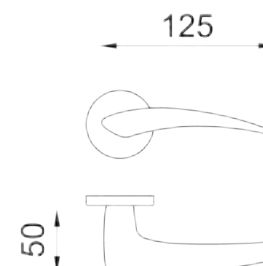

Finishes

- satin gold
  PVDSG
- polsihed chrome
  OC

Item Code:
TL01

Finishes

- black
  ANE
- satin gold
  ARO
- bronze
  ABR