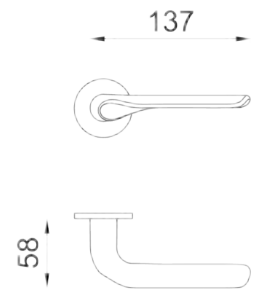

Item Code:
ES14

Finishes