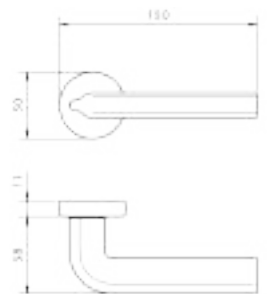

Finishes

nickel black

satin chrome

Item Code:
H382