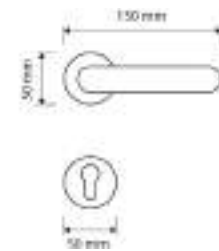

Item Code:
1285 RB 078

Finishes

patiné mat
PM