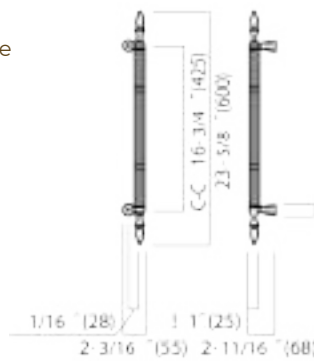

- brass hairline

Item Code:
T5785

Finishes

- brass

Item Code:
T812-15

Finishes

- brass hairline

Item Code:
T811-15