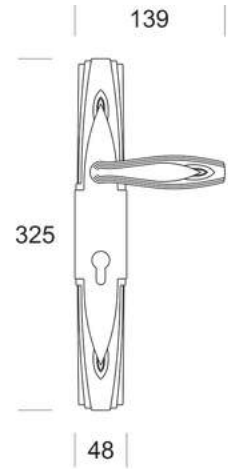

Item Code:
3100

Finishes

- matte brass
  ED