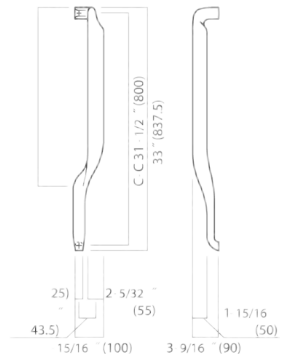

Finishes

- Aluminum, Threadline, Anodized, Stainless Steel
- Aluminum, Threadline, Anodized, Pale Gold

Item Code:
G1234

Finishes

- Acrylic Plastic, Clear Color & Stainless Steel, Polished

Item Code:
G650

Finishes

- Uni-Wood Scotch Color & Stainless Steel, Hairline RIGHT

Item Code:
T1134

Finishes

- Unicast® (Aluminum), Blast, Anodizec Gold
- Unicast® (Aluminum), Blast, Anodizec Umber

Item Code:
T1243

- Unicast® (Aluminum), Blast, Anodized, Pale Gold

Item Code:
T1780

Finishes

- Unicast® (Aluminum), Blast, Anodized, Umber+Anodized, Umber

Item Code:
T2084