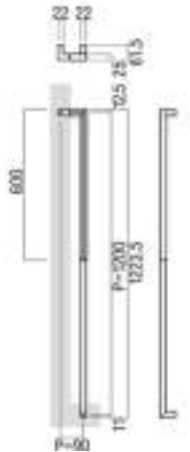

Finishes

- Uni-Wood Scotch Color & Stainless Steel, Hairline RIGHT

Item Code:
T1134