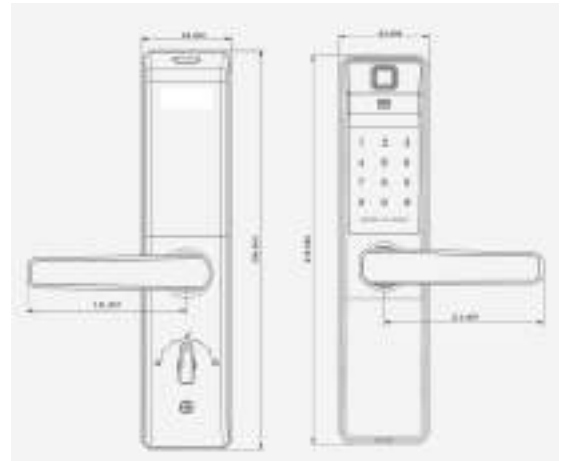

Finishes

- gold

Item Code:
N3T