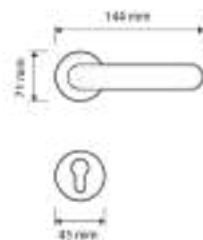

Item Code:
1650 RB 115

Finishes

french gold
OF

french black
NF

patiné mat
PM