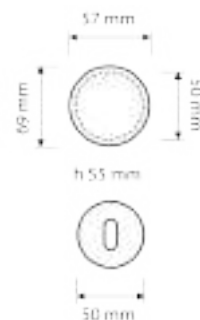

Item Code:
1400 PG 010

Finishes

gold plated
OZ