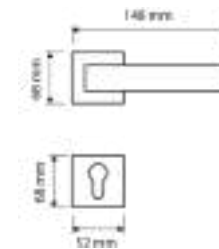

Item Code:
1400 RB 009

Finishes

● patiné mat
PM