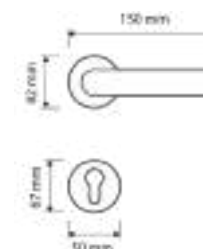

Finishes

french gold
OF

gold plated
OZ

patiné mat
PM

Finishes

french gold
OF

french black
NF

patiné mat
PM

Finishes

french gold
OF

gold plated
OZ

Finishes

mattee bronze
BM

Finishes

gold plated
OZ

french gold
OF