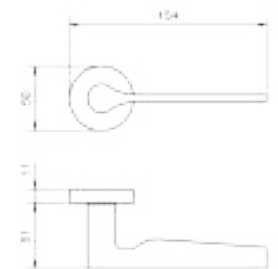

Item Code:
H1057