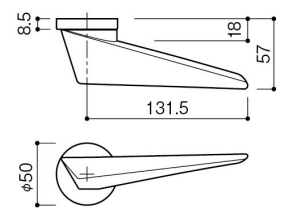

Item Code:
FPC-NZ-S

Finishes

- satin nickel / dark brown
- chrome & black