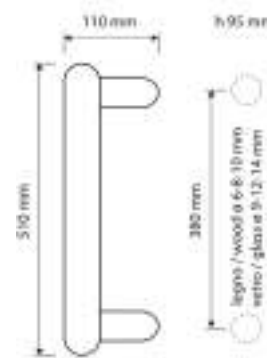

Finishes

- gold plated OZ

Item Code:
1145MN