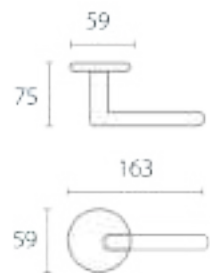

Item Code:
2961

Finishes