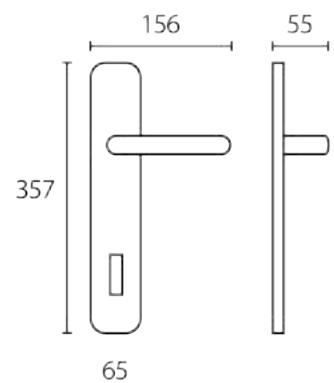

Finishes

- matte brass
  ED

Finishes

- matte brass
  ED

Finishes

- antique french
  ANF