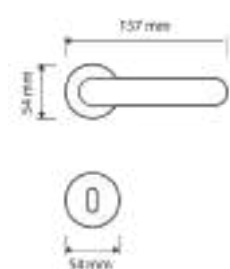

Item Code:
1930 RB 103

Finishes

● satin nickel
NS

● polished chrome
CR

Item Code:
755 RB 102

Finishes

● polished chrome
CR

Item Code:
1160 RB 091

Finishes

● gold plated
OZ

Item Code:
1400 RB 009

Finishes

● patiné mat
PM

Item Code:
1001 RB 108

Finishes

● gold plated
OZ

● matte+polished gold
OM