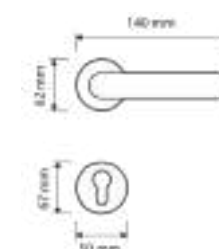

Item Code:
1390 RB 011

Finishes

french gold
OF

gold plated
OZ

Bronze
BO

Item Code:
1700 RB 007

Finishes

patiné mat
PM

Item Code:
1555 RB 016

Finishes

polished nickel
NL

mattee bronze
BM

polished brass
OL

Item Code:
1546 RB 015

Finishes

patiné mat
PM

Item Code:
1395 RB 015

Finishes

french gold
OF

gold plated
OZ

patiné mat
PM