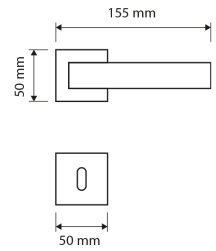

Finishes

matte black
VE

polished chrome
CR

Item Code:
1300 RB 019

Finishes

polished chrome
CR