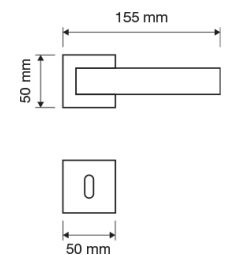

gold plated
OZ

mattee bronze
BM

Item Code:
1341 RB 019w

Finishes

gold plated
OZ 24k

satin chrome
CS

matte+polished gold
OM

Item Code:
H320-R8Y-ORO