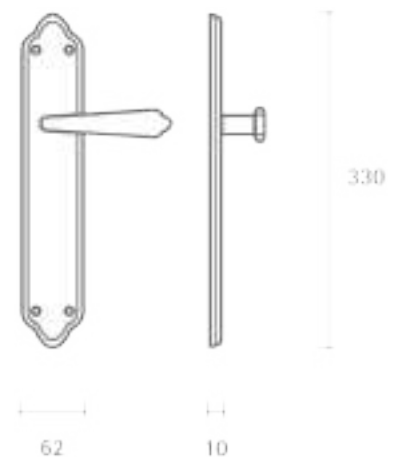

Finishes

- chrome
  CR

Finishes

- matte brass
  ED

Finishes

- matte brass
  ED