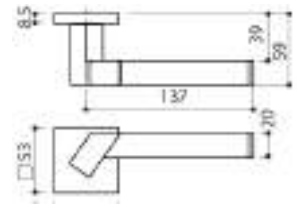

Item Code:
H5008

Finishes

- SSS
- satin