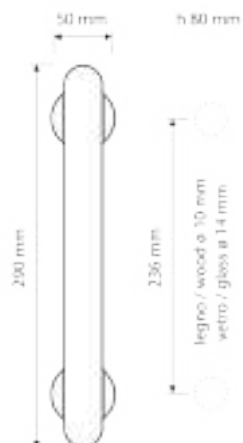

● gold plated
OZ

Item Code:
830 MN

Finishes

● gold plated
OZ

Item Code:
1041

Finishes
 ● gold plated
 OZ

Item Code:
 900 MN

Finishes
 ● french gold
 OF