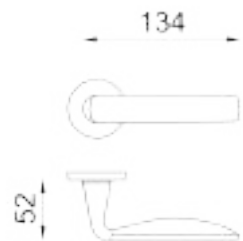

Item Code:
TW12Y

Finishes

-  power polished chrome
OC
-  satin nickel
ONS

Item Code:
VV40Y

Finishes

-  satin copper
PVD-SCB
-  satin graphite
PGS

Item Code:
1050 RB 019

Finishes