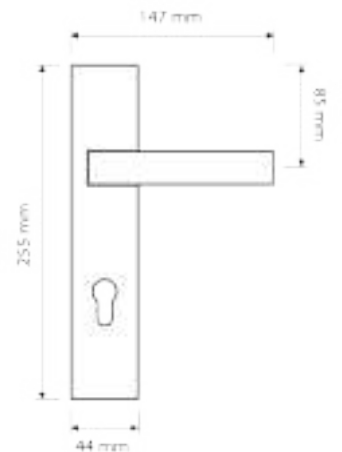

Finishes

- black
ONO

Item Code:
1152 PL

Finishes

- polished chrome
CR

Item Code:
1111 PL

Finishes

- chrome/black leather
CR