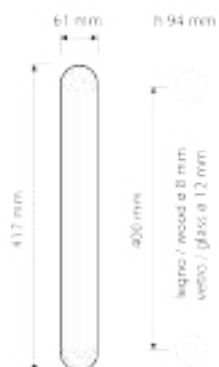

Finishes

● french gold
OF

Item Code:
1560 MN