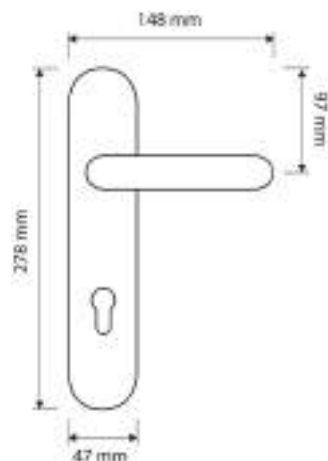

gold plated
OZ

classic design

Door Handles on Plate

Item Code:
900 PL

Finishes

 gold plated
OZ

Item Code:
930 PL

Finishes