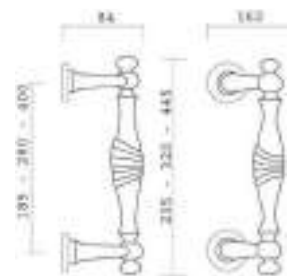

Finishes

- gold
- yester

Item Code:
0210