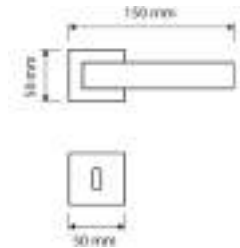

Finishes

satin chrome
CS

polished chrome
CR

Item Code:
1156 RB 019

Finishes

Polished Chrome
CR