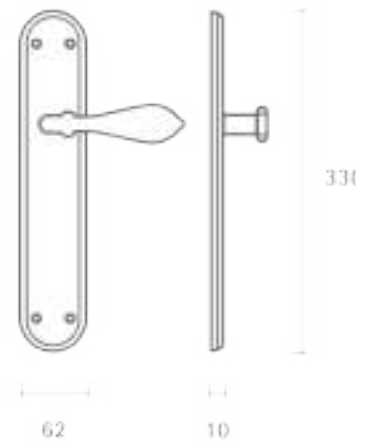

Item Code:
6100