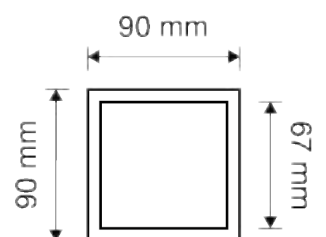

Finishes

- french gold
  OF
- gold plated
  OZ