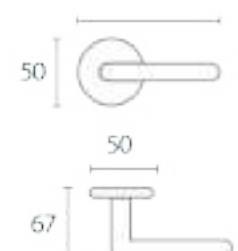

Finishes

Finishes

Finishes

Finishes

Finishes