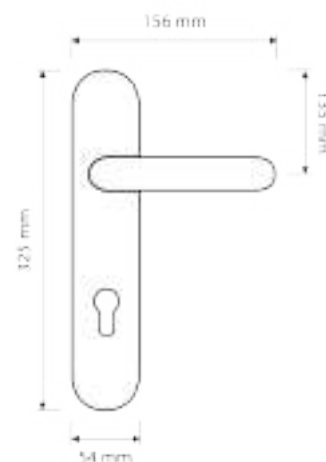

Item Code:
1560 PL

Finishes

patiné mat
PM