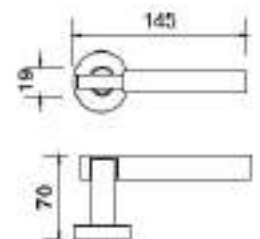

Item Code:
FK14

Finishes