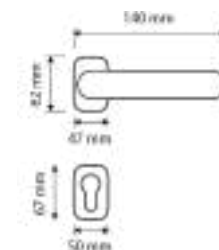

Item Code:
1395 RB 015

Finishes

french gold
OF

gold plated
OZ

patiné mat
PM