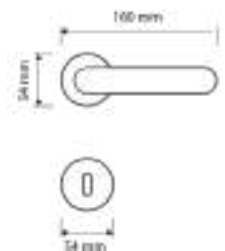

Item Code:
1535 RB 015

Finishes

gold plated
OZ