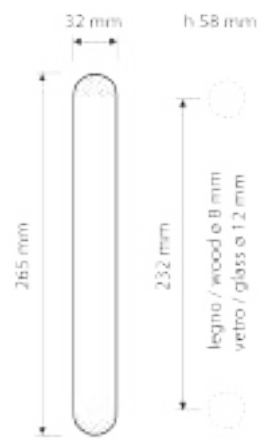

Finishes
● gold plated
OZ

Item Code:
900 MN

Finishes
● french gold
OF

Item Code:
1055 MN

Finishes
● chrome
CR

Item Code:
1157 MN 282

Finishes
● french gold
OF

Item Code:
1161 MN 234

Finishes
● gold plated
OZ

Item Code:
1285 MN 400

Finishes
● gold plated
OZ

Item Code:
1307 MN