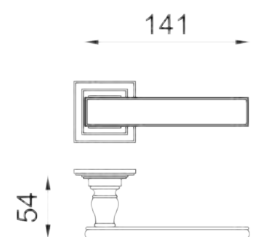

Finishes

polished nickel
ONV

Antique bright gold
PVD-BG