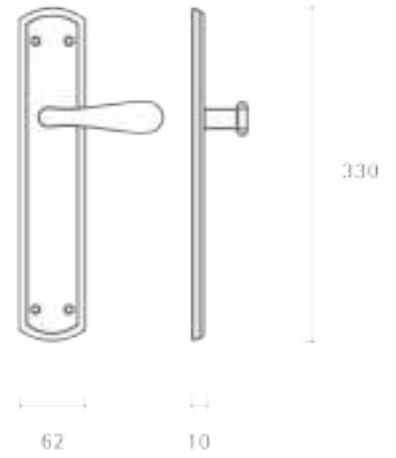

Item Code:
6200

Finishes

- matte brass
  ED