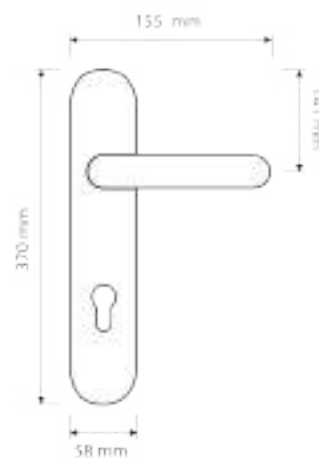

-  antique french
-  yester bronze
-  pvd

Item Code:
1325 PL

Finishes

 french gold
OF

 gold plated
OZ

Item Code:
1390 PL

Finishes

 bronze
BO