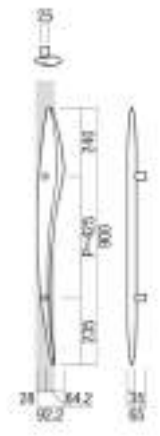

Finishes

- Unicast® (Aluminum), Blast, Anodizec Gold
- Unicast® (Aluminum), Blast, Anodizec Umber

Item Code:
T1243

- Unicast® (Aluminum), Blast, Anodized, Pale Gold

Item Code:
T1780