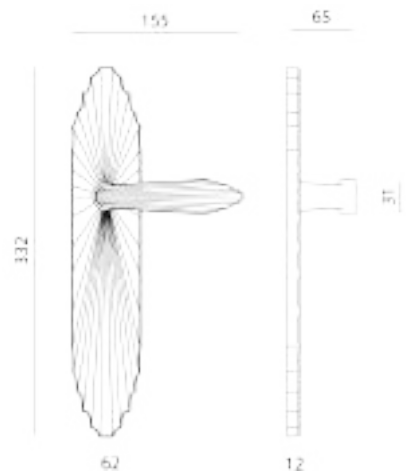

- chrome
CR

Item Code:
3100

Finishes

- matte brass
ED

Item Code:
6100

Finishes

- gold
- yester bronze

Item Code:
3400