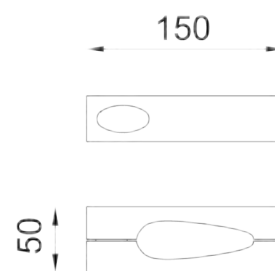

Finishes

black
ONO

polished chrome
OC

Item Code:
LC12Y-ZC

Finishes

polished chrome
ZC

satin chrome
ZCS

Item Code:
LT14Y