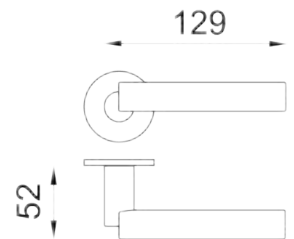

Finishes

- polished chrome
  OC
- satin graphite
  PGS

Item Code:
1485

Finishes

- matte nickel
  S05
- gold
  S20
- matte antique
  S73