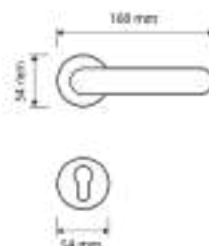

Item Code:
830 RB 103

Finishes

gold plated
OZ

polished chrome
CR

Item Code:
991 RB 108

Finishes

gold plated
OZ

Item Code:
1445 RB 023

Finishes

polished chrome
CR

gold plated
OZ

Item Code:
1358 RB 019

Finishes

matte black
VE

Item Code:
1354 RB 019

Finishes

satin chrome
CS

gold plated
OZ