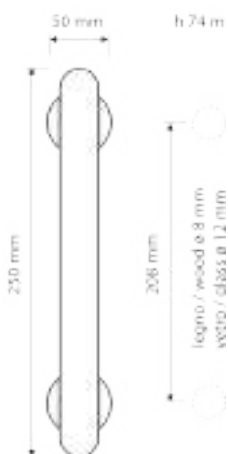

● gold plated
OZ

Item Code:
830 MN

Finishes

● gold plated
OZ

Item Code:
1041

Finishes
 ● gold plated
 OZ

Item Code:
 900 MN

Finishes
 ● french gold
 OF