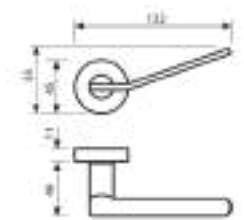

Item Code:
JZC-JQ-S

Finishes

- rose gold