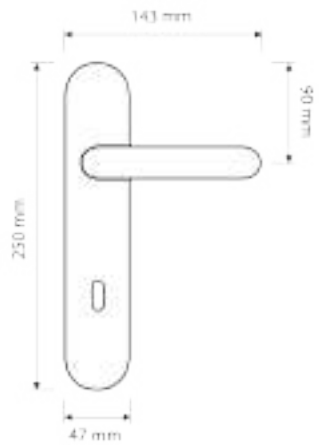

Item Code:
1630 PL

Finishes

french gold
OF