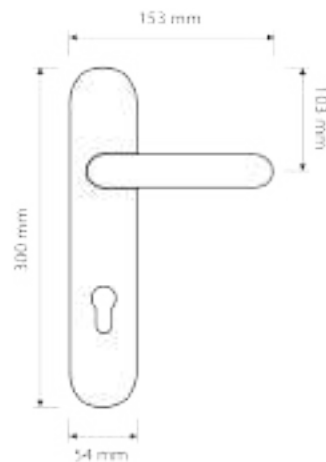

Item Code:
1526 PL

Finishes

gold plated
OZ

patiné mat
PM