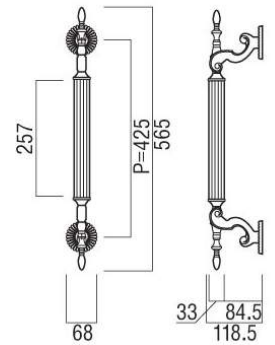

- brass hairline

Item Code:
T5785

Finishes

- brass

Item Code:
T812-15

Finishes

- brass hairline

Item Code:
T811-15