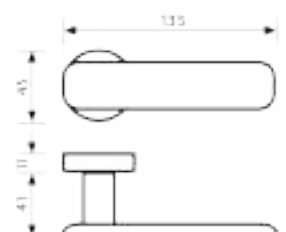

Finishes

satin gold

polished chrome

Item Code:
H1065

Finishes

polished chrome

nickel black

Finishes

nickel black

satin chrome

matte bronze

Item Code:
H1057

Finishes

polished chrome

polished brass

Finishes

polished chrome

satin chrome