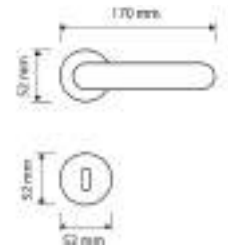

Item Code:
H310-R8Y-CR

Finishes

- cromo
  CR