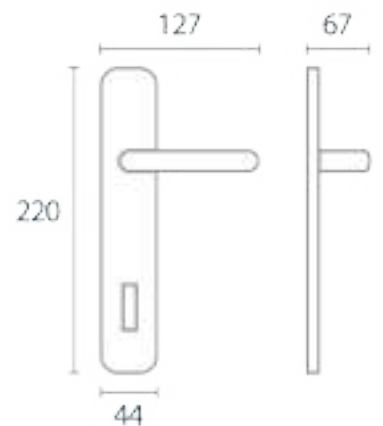

Finishes

- yester bronze

Finishes

- chrome

Finishes

- gold