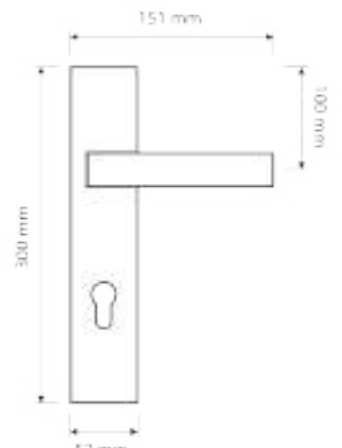

Finishes

- black
ONO

Item Code:
1152 PL

Finishes

- polished chrome
CR

Item Code:
1111 PL

Finishes

- chrome/black leather
CR