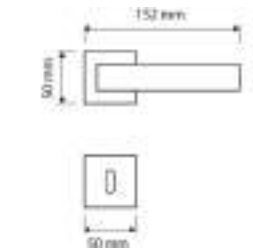

gold plated
OZ

mattee bronze
BM

Item Code:
1341 RB 019w

Finishes

gold plated
OZ 24k

satin chrome
CS

matte+polished gold
OM

Item Code:
H320-R8Y-ORO