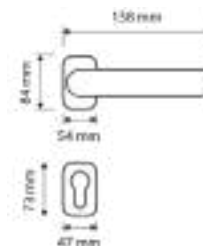

Item Code:
1070 RB 112

Finishes

mattee bronze
BM