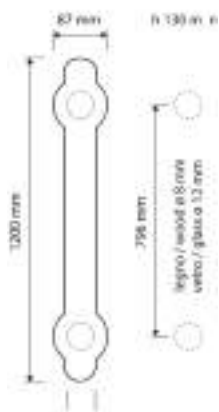

Finishes

- patiné mat PM

Item Code:
1165MN