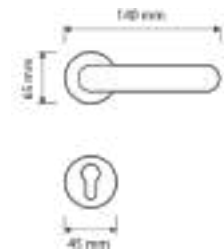

Item Code:
1343 RB 019

Finishes

- gold plated
  OZ