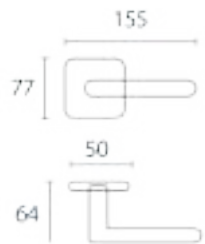

Item Code:
3811

Finishes