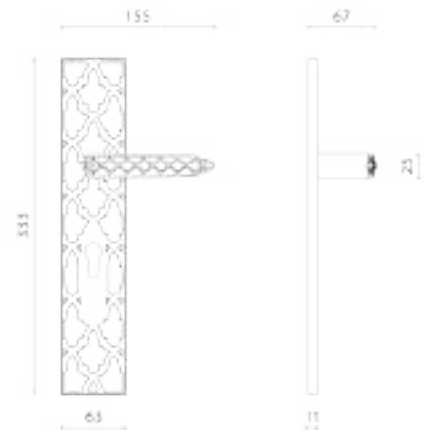

Item Code:
3720

Finishes

- antique french
  ANF