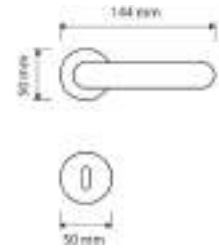

Finishes

● satin nickel
NS

● polished chrome
CR

Item Code:
755 RB 102

Finishes

● polished chrome
CR