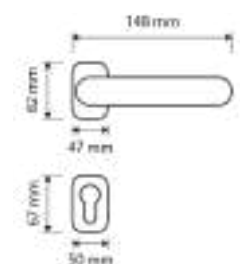

Finishes

polished brass
ORO

polished brass
ORO BB

Finishes

french gold
OF

Finishes

mattee bronze
BM

Finishes

patiné mat
PM

french gold
OF

gold plated
OZ

Finishes

gold plated
OZ