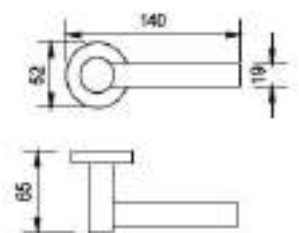

Finishes

- satin chrome
  CS

Finishes

- polished chrome
  OC
- satin graphite
  PGS

Finishes

- matte nickel
  S05
- gold
  S20
- matte antique
  S73

Finishes

- black
  ONO
- satin chrome
  CS

Finishes

- SSS