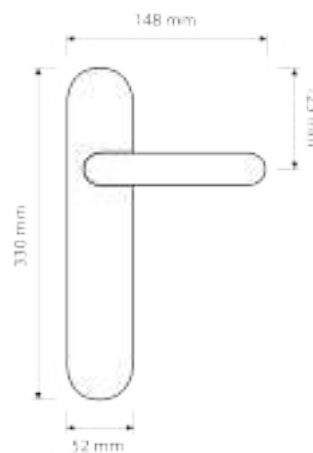

Item Code:
3810

Finishes

gold 24k

yester bronze