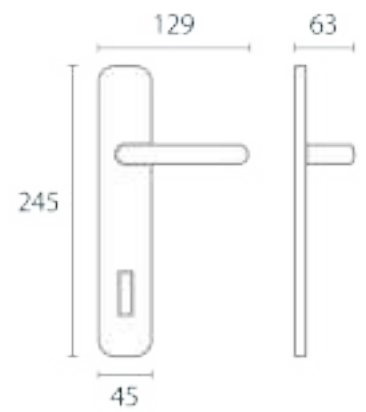

Item Code:
1440

Finishes

- gold