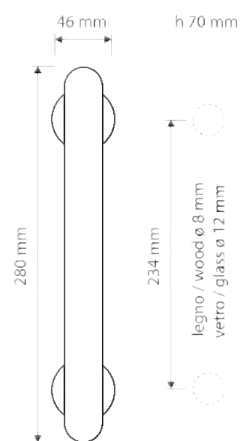

Finishes
● french gold
OF

Item Code:
1161 MN 234