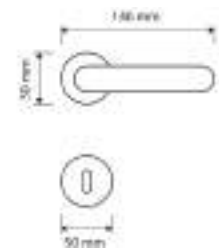

Item Code:
1001 RB 108

Finishes

● gold plated
OZ

● matte+polished gold
OM