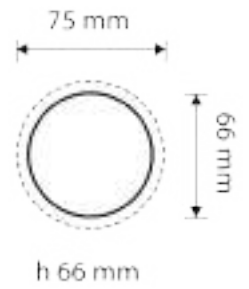

Item Code:
429 A

Finishes

- old gold 24K
  DOR