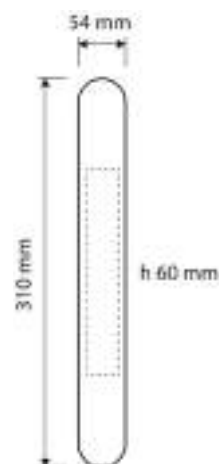

Finishes

- french gold OF