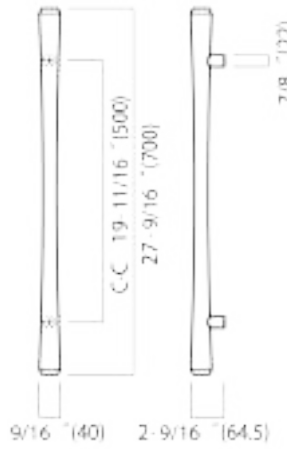

Finishes

- Aluminum, Threadline, Anodized, Stainless Steel
- Aluminum, Threadline, Anodized, Pale Gold

Item Code:
G1234