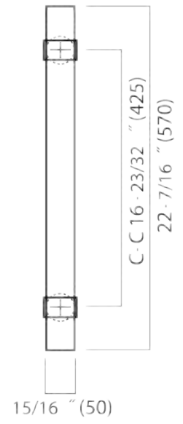

Finishes

- Aluminum, Threadline, Anodized, Stainless Steel
- Aluminum, Threadline, Anodized, Pale Gold

Item Code:
G1234

Finishes

- Acrylic Plastic, Clear Color & Stainless Steel, Polished

Item Code:
G650

Finishes

- Uni-Wood Scotch Color & Stainless Steel, Hairline RIGHT

Item Code:
T1134

Finishes

- Unicast® (Aluminum), Blast, Anodizec Gold
- Unicast® (Aluminum), Blast, Anodizec Umber

Item Code:
T1243

- Unicast® (Aluminum), Blast, Anodized, Pale Gold

Item Code:
T1780

Finishes

- Unicast® (Aluminum), Blast, Anodized, Umber+Anodized, Umber

Item Code:
T2084