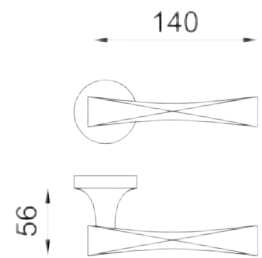

modern design

Door Handles on Rose

Item Code:
MN12Y

Finishes

- Polished chrome + satin chrome
  ZCCS
- Polished chrome + white
  ZCBI

Item Code:
TW12Y

Finishes

- power polished chrome
  OC
- satin nickel
  ONS

Item Code:
VV40Y

Finishes

- satin copper
  PVD-SCB
- satin graphite
  PGS