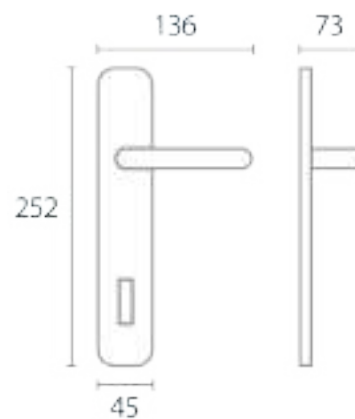

Item Code:
1160 PL

Finishes

patiné mat
PM