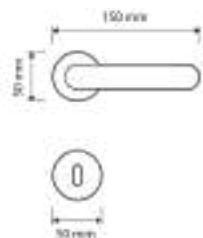

Finishes

gold plated
OZ

polished chrome
CR

Item Code:
991 RB 108

Finishes

gold plated
OZ