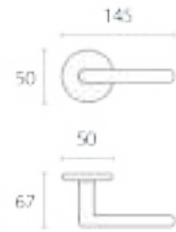

polished chrome
CR

Item Code:
2391

Finishes

matte nickel
06

polished chrome
16

Item Code:
MP2016

Finishes

Item Code:
MP2011