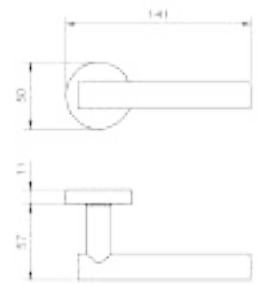

Finishes

satin gold

polished chrome

Item Code:
H1065