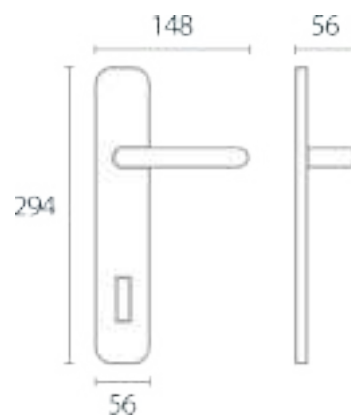

Finishes

satin gold

gold

Finishes

patiné mat
PM

Finishes

gold 24k

yester bronze