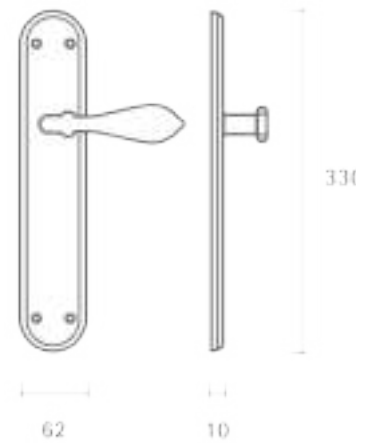

Item Code:
3300

Finishes

- matte brass
  ED