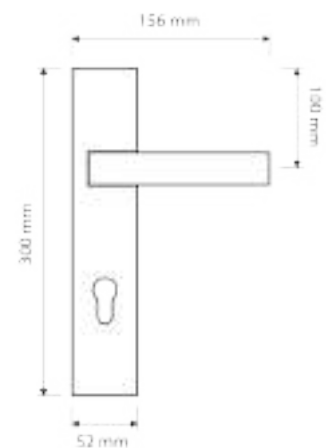

Finishes

- patine matte
  PM
- gold plated
  OZ
- polished chrome
  CR

Finishes

- yester bronze
  21
- matte brass
  35

Finishes

- polished chrome
  CR