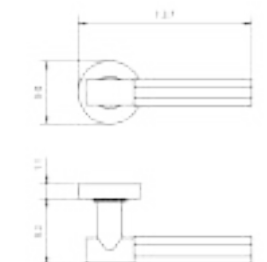

Finishes

polished chrome

satin chrome

Item Code:
H372