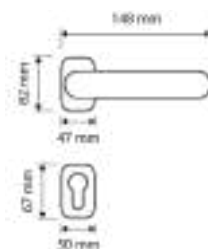

Item Code:
1406 RB 015

Finishes

● french gold
OF