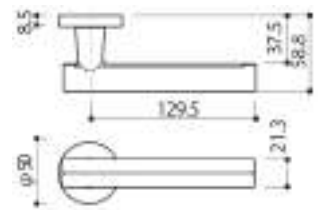

Item Code:
H1003

Finishes

orolucido orosatin
OR/ORS

cromo cromosat
CR/CRS