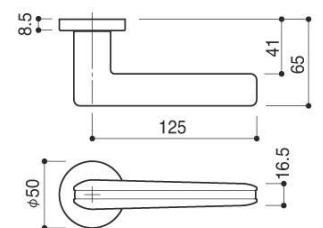

Item Code:
H356-R8Y-CRMS

Finishes

- cromo sat
  CRMS