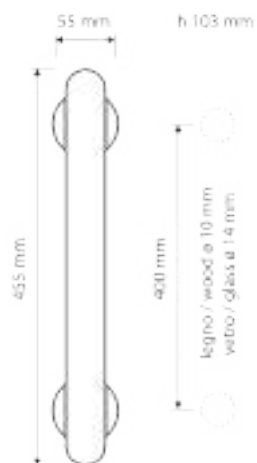

Item Code:
 1055 MN

Finishes
 ● chrome
 CR

Item Code:
 1157 MN 282

Finishes
 ● french gold
 OF

Item Code:
 1161 MN 234

Finishes
 ● gold plated
 OZ

Item Code:
 1285 MN 400

Finishes
 ● gold plated
 OZ