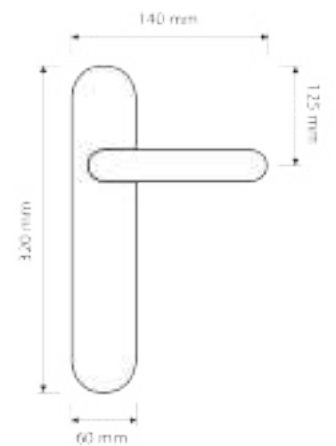

classic design

Door Handles on Plate

Item Code:
900 PL

Finishes

gold plated
OZ

Item Code:
930 PL

Finishes

gold plated
OZ

Item Code:
1630 PL

Finishes

french gold
OF