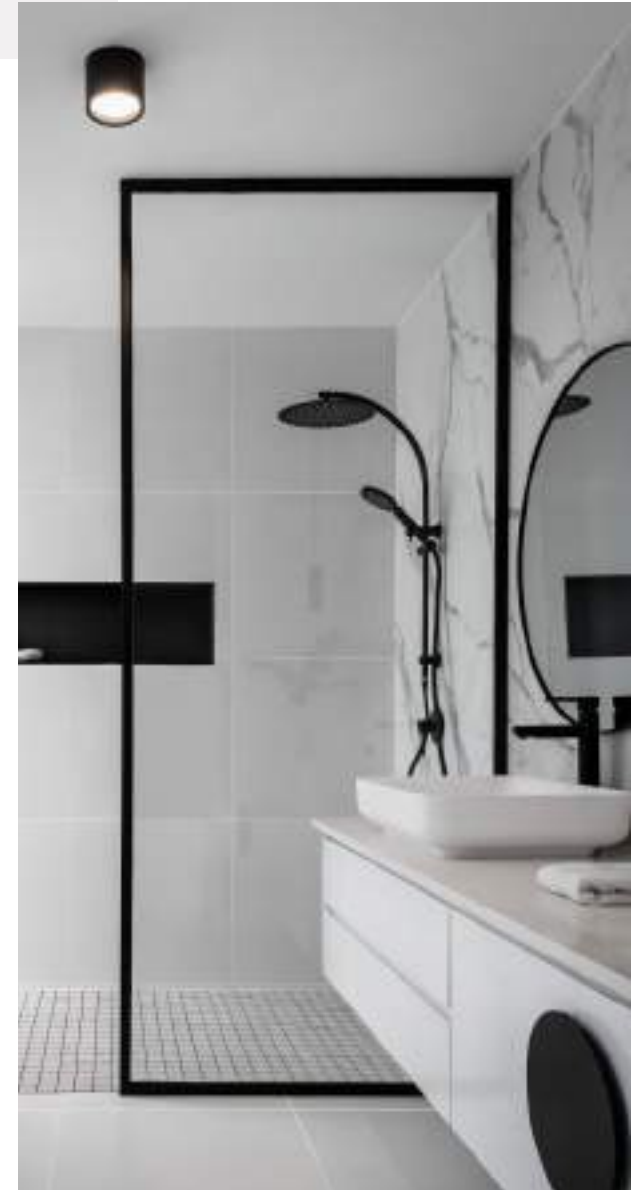

Each product is designed to harmonize perfectly with the others, right down to the tiniest details! From our extensive range of bathroom accessories across all our collections, we offer stylish and practical pieces as an addition to your design concept.

Bathroom Accessories